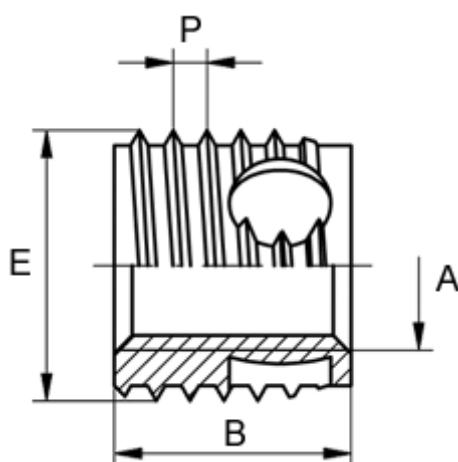

Data Sheet

Article number: 12338000035500
Description: KLEE-coil 338 000 035.500
M3,5 St. steel 1.4305

Measures

| | |
|---------------------------|-------------------|
| Female thread A | = M3,5 |
| Length B | = 8 |
| Male thread E | = 6.0 |
| Min hole depth blind hole | = 10 |
| Thread pitch P | = 0.80 |
| Type | = 338 000 035 ... |